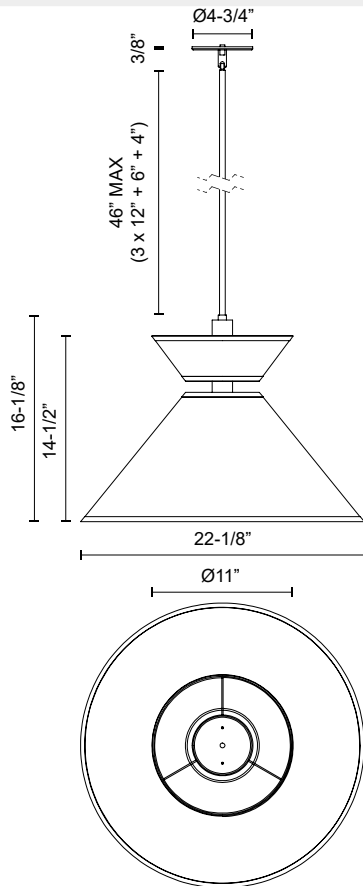

alora mood

P. 1.855.855.8926

CANADA: 19054 28TH Avenue Surrey - BC V3Z 6M3

USA: 3035 E. Lone Mountain Rd - Las Vegas, NV, 89081

CHAPELLE PD543022

FIXTURE DIMENSIONS	D22-1/8" x H16-1/8"
LAMP TYPE	E26
MAX WATTAGE	60W
BULB QTY	1
BULBS INCLUDED	No
VOLTAGE	120V
SHADE DIMENSIONS	D22-1/8" x H10-1/8"
MATERIAL	Aluminum; Linen; Steel;
ROD LENGTH	46" Max (3x12" + 1x6" + 1x4")
DIAMETER OF ROD	1/2"
WIRE LENGTH	60"
MINIMUM HANG HEIGHT	18"
SLOPED CEILING ADAPTABLE	Yes, Up to 45 Degrees
LOCATION	Dry
CANOPY DIMENSIONS	D4-3/4" x H3/8"
PAINT FINISH	AG01; MB01;

[D - Diameter, L - Length, W - Width, H - Height, E - Extension]

AVAILABLE FINISHES:

PD543022MBWL
Matte
Black/White Linen

PD543022AGWL
Aged Gold/White
Linen

*For complete warranty terms, please visit: www.aloralighting.com/warranty